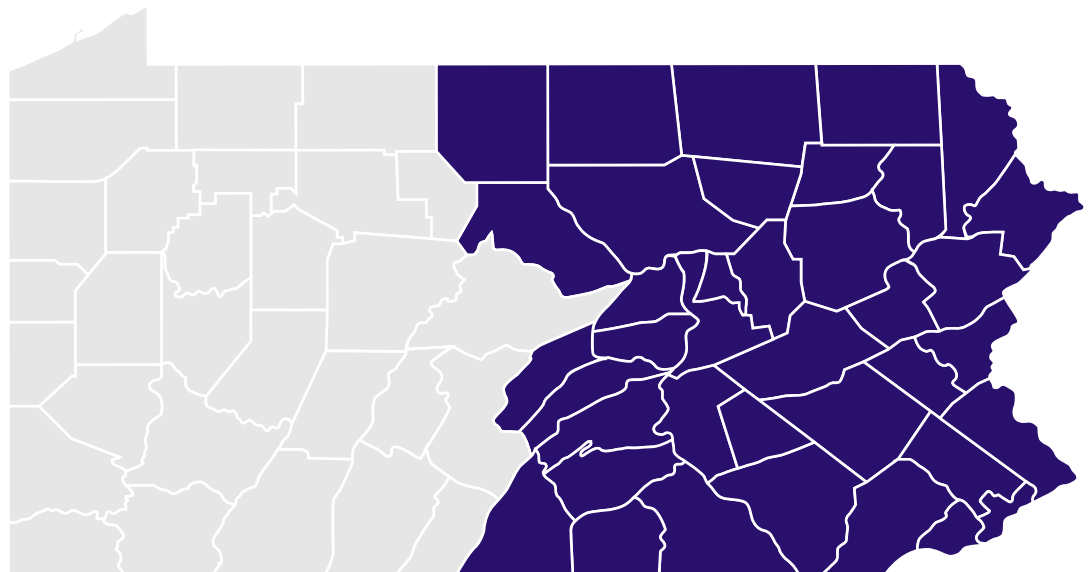

MARTY
BERMAN
ASSOCIATES

PENNSYLVANIA

COUNTIES:

Adams
Berks
Bradford
Bucks
Carbon
Chester
Clinton
Columbia
Cumberland
Dauphin
Deleware
Franklin
Juniata
Lackawanna
Lancaster
Lebanon
Lehigh
Luzerne
Lycoming
Mifflin
Monroe
Montgomery
Montour
Northampton
Northumberland
Perry
Philadelphia
Pike
Potter
Schuylkill
Snyder
Sullivan
Susquehanna
Tioga
Union
Wayne
Wyoming
York

MARTY
BERMAN
ASSOCIATES

NEW JERSEY

COUNTIES:

(Lambertville - 08530)

Atlantic

Burlington

Camden

Cape May

Cumberland

Gloucester

Mercer

Ocean

Salem

P: (215) 393-0700 50 East Main Street
F: (215) 393-7200 Lansdale PA, 19446

MARTY
BERMAN
ASSOCIATES

DELAWARE